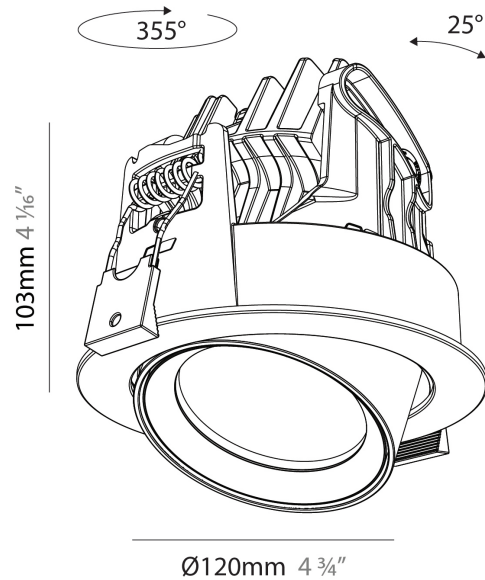

GENERAL

Series: Centriq
Subseries: Centriq Round Adjustable
Brand: Prolicht
Division: Architectural
Mounting Type: Recessed
Mounting Location: Ceiling
Subcategory: Spots

PHYSICAL

Shape: Cylinder
Diameter (mm): 120
Diameter (in): 4 3/4
Height (mm): 105
Height (in): 4 1/8
Min. Recessing Depth (mm): 120
Min. Recessing Depth (in): 4 3/4
Light Distribution: Adjustable / Direct
Weight (kg): 0.649
Diffuser: Lens Pack - No Lens / Opal / Linear Spread Lens / Honeycomb / Spread Lens
Fixture Finish: SSR / BKV / CWI / CRY / HAB / UFT / ITA / RUA / FTG / MYG / LOD / PUS / FRO / FUP / KIA / POP / BLS / SPG / MEY / GOH / GUM / CHC / COM / ABZ / JAG / OBR / MOS / ROR
Fixture Material: Aluminum
Cut-out Measurements: Dia. 112mm / 4 7/16"

ELECTRICAL

Lamp Type: LED (Zhaga Standard)
Input Wattage (W): 20.5
Total Output Wattage (W): 18.1
Dimming: Tri-Mode (Non-Dimming and Phase Dimming (120Vac only) and 0-10V Dimming)
Driver Included: Yes
Driver Location: Recessed Housing
Driver Type: Constant Current - Universal
Driver Class: Class 2
Input Voltage (V): 120 - 277
Constant Current (MA): 500

LED

Color Temperature (°K): 2700 / 3000 / 3500 / 4000
Max. Delivered Lumen (lm): 1432 / 1542 / 1432 / 1636
Nominal Lumen (lm): 1668 / 1797 / 1868 / 1907
CRI: >90 CRI
Lamp Life (hrs): 50000

OPTICAL

Reflector°: 10
Adjustability: Rotational 350°; Tilt 90°

RATINGS AND CERTIFICATIONS

Certified By: Certified for North American Standards
IP rating: IP20