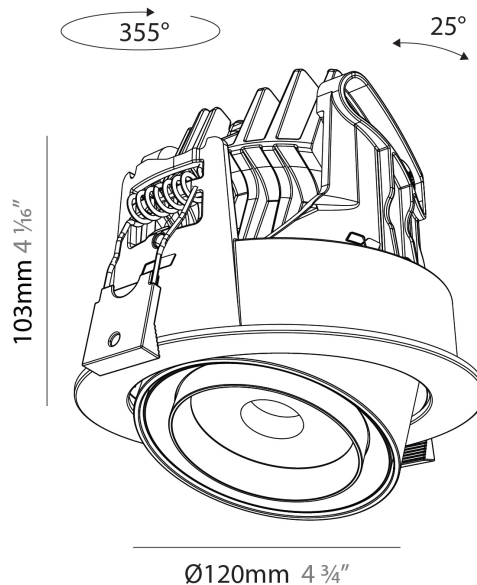

GENERAL

Series: Centriq
Subseries: Centriq Round Flex Adjustable
Brand: Prolicht
Division: Architectural
Mounting Type: Recessed
Mounting Location: Ceiling
Subcategory: Spots

PHYSICAL

Shape: Cylinder
Diameter (mm): 120
Diameter (in): 4 ¾
Height (mm): 105
Height (in): 4 1/8
Min. Recessing Depth (mm): 120
Min. Recessing Depth (in): 4 ¾
Light Distribution: Adjustable / Direct
Weight (kg): 0.666
Fixture Finish: SSR / BKV / CWI / CRY / HAB / UFT / ITA / RUA / FTG / MYG / LOD / PUS / FRO / FUP / KIA / POP / BLS / SPG / MEY / GOH / GUM / CHC / COM / ABZ / JAG / OBR / MOS / ROR
Fixture Material: Aluminum
Cut-out Measurements: Dia. 112mm / 4 7/16"

ELECTRICAL

Lamp Type: LED (Zhaga Standard)
Input Wattage (W): 20.5
Total Output Wattage (W): 18.1
Dimming: Tri-Mode (Non-Dimming and Phase Dimming (120Vac only) and 0-10V Dimming)
Driver Included: Yes
Driver Location: Recessed Housing
Driver Type: Constant Current - Universal
Driver Class: Class 2
Housing: ENCP 3
Input Voltage (V): 120 - 277
Constant Current (MA): 500

LED

Color Temperature (°K): 2700 / 3000 / 3500 / 4000
Max. Delivered Lumen (lm): 1201 / 1294 / 1346 / 1373
Nominal Lumen (lm): 1668 / 1797 / 1869 / 1907
CRI: >90 CRI
Lamp Life (hrs): 50000

OPTICAL

Beam Angle: 18 - 46
Adjustability: Rotational 350° / Tilt 25°

RATINGS AND CERTIFICATIONS

Certified By: CSA Certified to UL and CSA Standards
IP rating: IP20