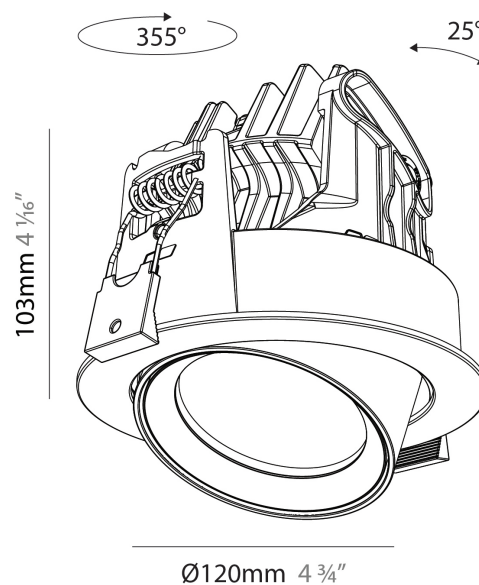

GENERAL

Series: Centriq
Subseries: Centriq Round Adjustable
Brand: Prolicht
Division: Architectural
Mounting Type: Recessed
Mounting Location: Ceiling
Subcategory: Spots

PHYSICAL

Shape: Cylinder
Diameter (mm): 120
Diameter (in): 4 3/4
Height (mm): 105
Height (in): 4 1/8
Min. Recessing Depth (mm): 120
Min. Recessing Depth (in): 4 3/4
Light Distribution: Adjustable / Direct
Weight (kg): 0.649
Diffuser: Lens Pack - No Lens / Opal / Linear Spread Lens / Honeycomb / Spread Lens
Fixture Finish: SSR / BKV / CWI / CRY / HAB / UFT / ITA / RUA / FTG / MYG / LOD / PUS / FRO / FUP / KIA / POP / BLS / SPG / MEY / GOH / GUM / CHC / COM / ABZ / JAG / OBR / MOS / ROR
Fixture Material: Aluminum
Cut-out Measurements: Dia. 112mm / 4 7/16"

ELECTRICAL

Lamp Type: LED (Zhaga Standard)
Input Wattage (W): 27.3
Total Output Wattage (W): 24.5
Dimming: Tri-Mode (Non-Dimming and Phase Dimming (120Vac only) and 0-10V Dimming)
Driver Included: Yes
Driver Location: Recessed Housing
Driver Type: Constant Current - Universal
Driver Class: Class 2
Input Voltage (V): 120 - 277
Constant Current (MA): 700

LED

Color Temperature (*K): 2700 / 3000 / 3500 / 4000
Max. Delivered Lumen (lm): 2348 / 2444 / 2549 / 2669
Nominal Lumen (lm): 2788 / 2903 / 3027 / 3170
CRI: >90 CRI
Lamp Life (hrs): 50000

OPTICAL

Reflector°: 20 / 32 / 54
Adjustability: Rotational 350°; Tilt 90°

RATINGS AND CERTIFICATIONS

Certified By: Certified for North American Standards
IP rating: IP20